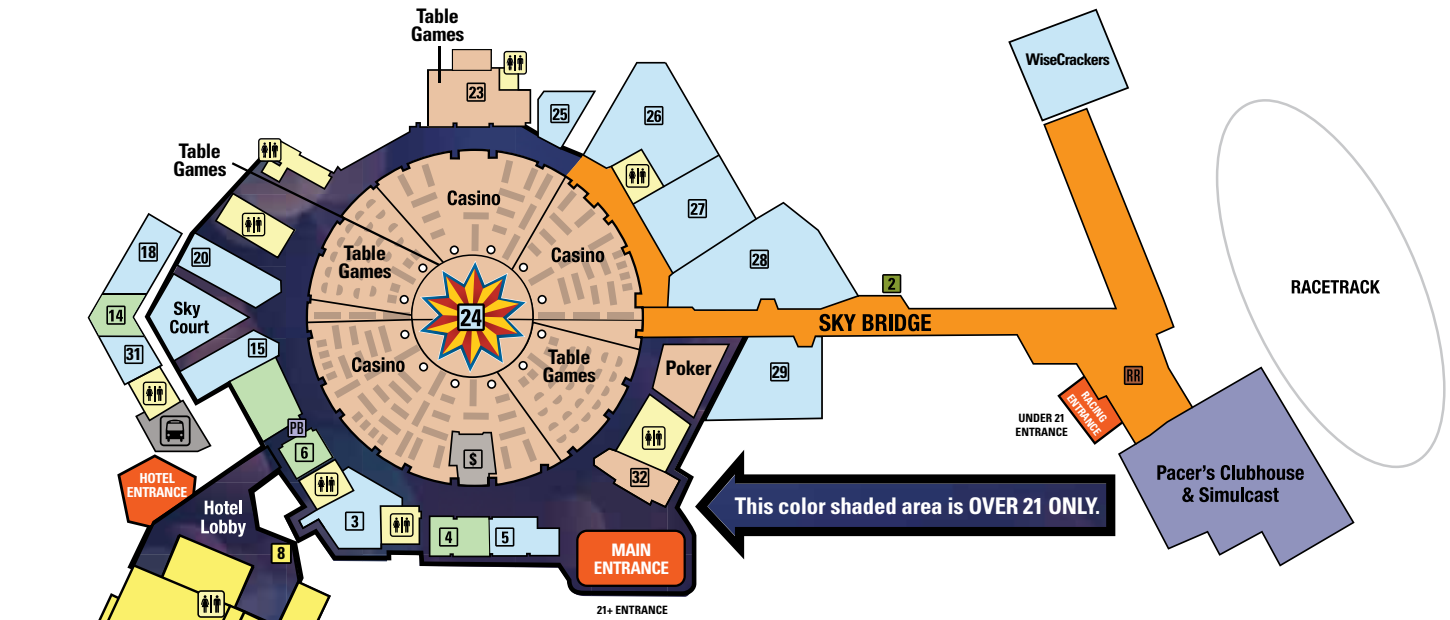

 **EXPLORE**
instagram.com/mspocono

MOHEGAN
PENNSYLVANIA

MOHEGAN PENNSYLVANIA

21 & OVER ACCESS ONLY:

- | | |
|--|--|
| Gaming | Retail / Shops |
| 23 High Limit Slot Area | 4 Marshall Rousso |
| 32 Unibet Sportsbook | 6 Ruby Blue |
| | 14 Sundries |
| Restaurants & Bars | Hotel |
| 3 Breakers | 8 The Cove |
| 15 Electric City Roasting Company | |
| 29 Embers | Guest Services |
| 20 Johnny Rockets | \$ Momentum Services |
| 5 Molly O'Sheas | PB Promotions Booth |
| 25 Pearl Sushi Bar | |
| 30 WiseCrackers | |
| 18 Slice'd | |
| 24 The Sunburst Bar | |
| 31 Tony Luke's | |

ALL AGES ACCESS:

- | | |
|--|--|
| Restaurants & Bars | Guest Services |
| 27 Rustic Kitchen | Motor Coach Services |
| 26 Ruth's Chris Steak House | RR Racing Rewards |
| 28 The Hive Taphouse | Restrooms |
| Retail / Shops | 2 Radio Station - River 105 & 103.5 FM |
| 11 Spa Sapphire | |
| Hotel | |
| 13 Keystone Grand Ballroom | |
| 12 Meeting Rooms | |
| 10 Fitness | |