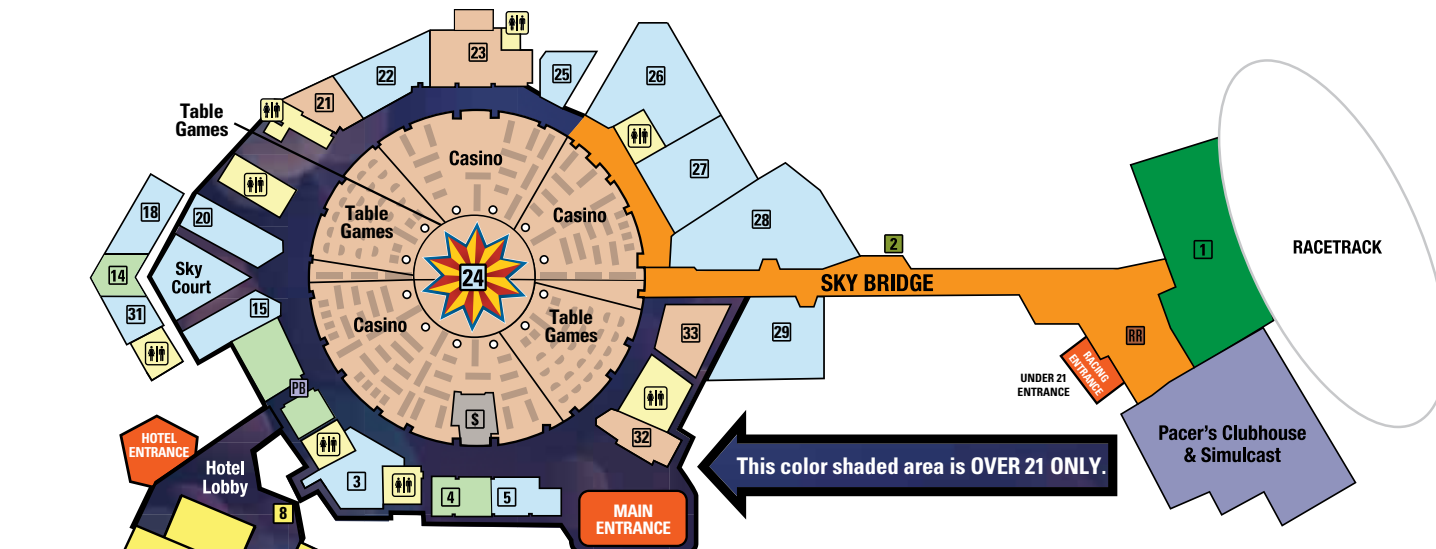

MOHEGAN PENNSYLVANIA

21 & OVER ACCESS ONLY:

- **Gaming**
  - 23 High Limit Slot Area
  - 32 Unibet Sportsbook
  - 33 High Limit Table Games
  - 21 Poker Room
- **Restaurants & Bars**
  - 3 Breakers
  - 15 Electric City Roasting Company
  - 29 Embers Terrace
  - 20 Johnny Rockets
  - 5 Molly O'Sheas
  - 25 Pearl Sushi Bar
  - 22 Seasons Event Space
  - 18 Slice'd
  - 24 The Sunburst Bar
  - 31 Tony Luke's
  - 30 WiseCrackers
- **Retail / Shops**
  - 4 Marshall Rousso
  - 14 Sundries
- **Hotel**
  - 8 The Cove
  - 10 Fitness
- **Guest Services**
  - $ Casino Cashier
  - PB Promotions Booth

ALL AGES ACCESS:

- **Restaurants & Bars**
  - 27 Rustic Kitchen
  - 26 Ruth's Chris Steak House
  - 28 The Hive Taphouse
- **Retail / Shops**
  - 11 Spa Sapphire
- **Convention Center**
  - 13 Keystone Grand Ballroom
  - 12 Meeting Rooms
- **Guest Services**
  - RR Restrooms
  - 2 Radio Station - THE RIVER 105 & 1035
  - 1 Outdoor Concert Venue
    Seasonal
    Select events are 21+ only

*Smoking is permitted in designated sections of the gaming floor and Breakers Bar.

GAMBLING PROBLEM? CALL 1.800.GAMBLER.